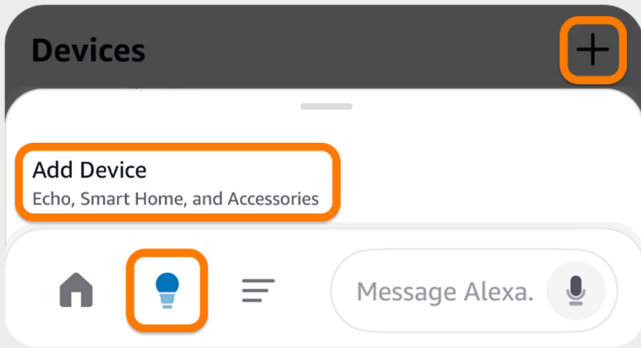

## GETTING STARTED:

Before connecting to Alexa, please ensure your Wireless Link PRO Hub and motorized shades have been setup and are working from within The Shade Store app.

You will also need a Matter-compatible, Alexa hub/smart speaker already linked to your Alexa account.

To control shades with Alexa, you will need the following:

1. Wireless Link PRO Hub that has been set up.
2. Working shades within The Shade Store app.
3. Alexa app and Amazon account.
4. A Matter-compatible hub/smart speaker set up.

1. In the **Alexa** app, open the **Devices** page and then select the **+** in the upper right corner. Then select **Add Device**.

2. Select the option to add a **Hub** and then select the **Matter** option.